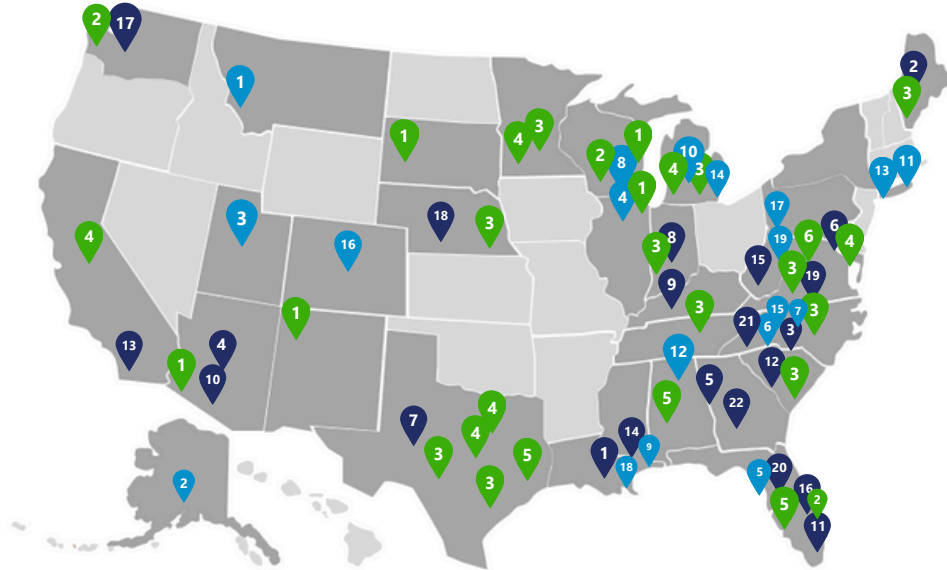

National Nonprofit Partners

With a strong local presence, they are bringing scale, proven track record and a grassroots focus to communities across the U.S.

Visit us!

Lowe's Foundation

Lowe's Foundation

lowes.com/foundation

@Loves.Foundation

GABLE GRANTS RECIPIENTS AND PARTNERS

More than \$34 million to support the next generation of skilled tradespeople

Community & Technical Colleges, Community-Based Nonprofit Organizations and National Nonprofit Partners

Community & Technical Colleges

1. Baton Rouge Community College
2. Central Maine Community College
3. Central Piedmont Community College
4. Coconino Community College
5. Columbus Technical College
6. Community College of Baltimore County
7. Howard College
8. Ivy Tech Community College (Indiana statewide)
9. Madisonville Community College
10. Maricopa County Community College District
Mesa, Rio Salado, and South Mountain CC
11. Miami Dade College
12. Midlands Technical College
13. MiraCosta College Technology Career Institute
14. Mississippi Gulf Coast Community College
15. Mountwest Community College
16. Palm Beach State College
17. Seattle Central College
18. Southeast Community College
19. Southside Virginia Community College
20. Valencia College
21. Wilkes Community College
22. Wiregrass Georgia Technical College

National Nonprofit Partners

each national partner has multiple locations - numbered 1-6

1. All Within My Hands Foundation
College of Lake County, Milwaukee Area Tech, Pima CC, San Juan College, Western Dakota Tech
2. Boys & Girls Club of America (BGCA)
3. Goodwill Industries International
4. Local Initiatives Support Corporation (LISC)
5. National Center for Construction Education and Research (NCCER)
6. SkillsUSA