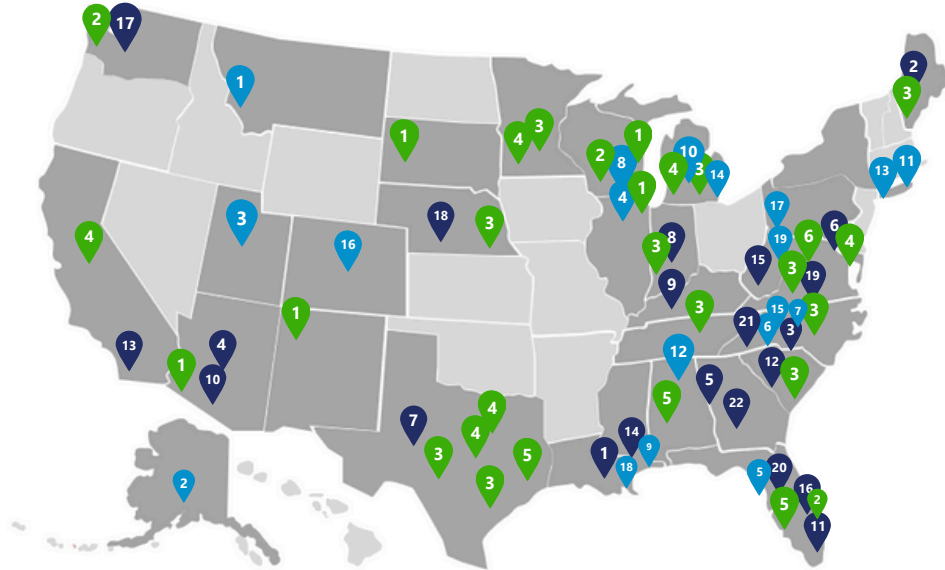

National Nonprofit Partners

With a strong local presence, they are bringing scale, proven track record and a grassroots focus to communities across the U.S.

Visit us!

Lowe's Foundation

Lowe's Foundation

lowes.com/foundation

@Loves.Foundation

GABLE GRANTS RECIPIENTS AND PARTNERS

More than \$34 million to support the next generation of skilled tradespeople

Community & Technical Colleges, Community-Based Nonprofit Organizations and National Nonprofit Partners

Community & Technical Colleges

1. Baton Rouge Community College
2. Central Maine Community College
3. Central Piedmont Community College
4. Coconino Community College
5. Columbus Technical College
6. Community College of Baltimore County
7. Howard College
8. Ivy Tech Community College (Indiana statewide)
9. Madisonville Community College
10. Maricopa County Community College District
Mesa, Rio Salado, and South Mountain CC
11. Miami Dade College
12. Midlands Technical College
13. MiraCosta College Technology Career Institute
14. Mississippi Gulf Coast Community College
15. Mountwest Community College
16. Palm Beach State College
17. Seattle Central College
18. Southeast Community College
19. Southside Virginia Community College
20. Valencia College
21. Wilkes Community College
22. Wiregrass Georgia Technical College

National Nonprofit Partners

each national partner has multiple locations - numbered 1-6

1. All Within My Hands Foundation
College of Lake County, Milwaukee Area Tech, Pima CC, San Juan College, Western Dakota Tech
2. Boys & Girls Club of America (BGCA)
3. Goodwill Industries International
4. Local Initiatives Support Corporation (LISC)
5. National Center for Construction Education and Research (NCCER)
6. SkillsUSA